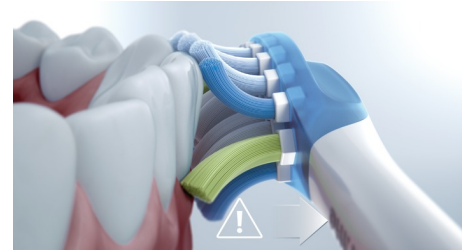

Built-in pressure sensor

You might not notice if you're brushing too hard, but your ExpertClean will. If you need to ease up, the toothbrush will make a pulsing sound. It's a heads up to let your brush head do the work. 7 out of 10 people found this feature helped them become a better brusher.